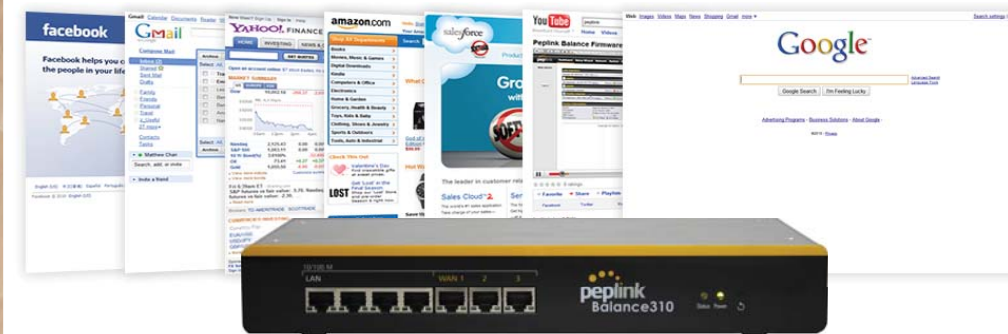

Peplink Balance Multi-WAN Router

The Easiest Way to Add Internet Speed and Bandwidth

Experience the Internet like never before. Peplink Balance lets you easily add bandwidth and reliability while lowering your costs. Keep your current Internet connection and transparently combine up to 13 Internet links, such as DSL, Cable, 3G Wireless from multiple providers easily.

Peplink Balance enables you to access your favorite web apps at lightning speed!