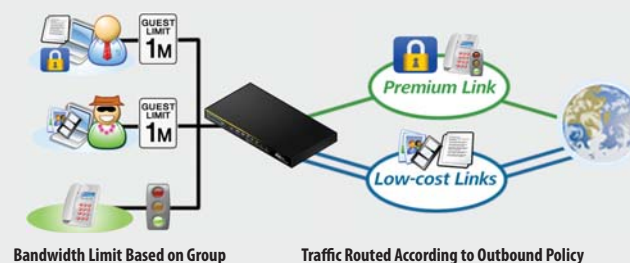

Digital Production

Content Delivery over High-speed 3G Bonding

HD Video Delivery | Large File Transfer | Bonded Bandwidth

Deliver HD video feed in real time? Transfer large files remotely? No problem! Using the MAX mobile router, you can combine multiple 3G Internet links into one big pipe. Or streamline your production flow with Peplink Balance and access your digital assets across offices faster with VPN bonding.

- Bond wireless or wired links to gain abundant bandwidth at any location.
- Stream HD videos or transfer large files.
- Also connect other wireless Internet technologies (3G, EVDO, Wi-Fi, WiMAX, Satellite).

Internet Link Load Balancing

Peplink Balance Multi-WAN router lets you connect new low-cost Internet links to your existing network transparently. Outgoing and incoming traffic are load balanced optimally by our intelligent algorithms.

Advanced QoS

Peplink Advanced QoS can limit individual user bandwidth and prioritize traffic. Using the Outbound Policy, you can easily divert business apps to use the premium link while putting bulk traffic on low-cost links.