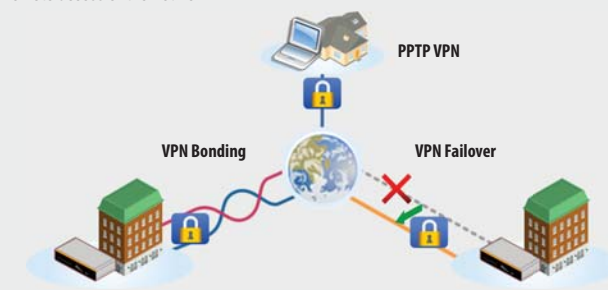

Complete VPN Solutions

Peplink's Site-to-Site VPN Bonding aggregates VPN traffic across multiple Internet links into one big pipe. PPTP VPN provides a secure remote access of the network.