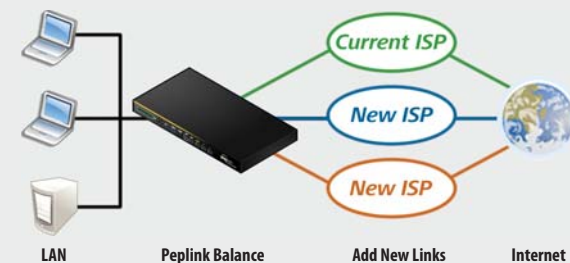

Internet Link Load Balancing

Peplink Balance Multi-WAN router lets you connect new low-cost Internet links to your existing network transparently. Outgoing and incoming traffic are load balanced optimally by our intelligent algorithms.